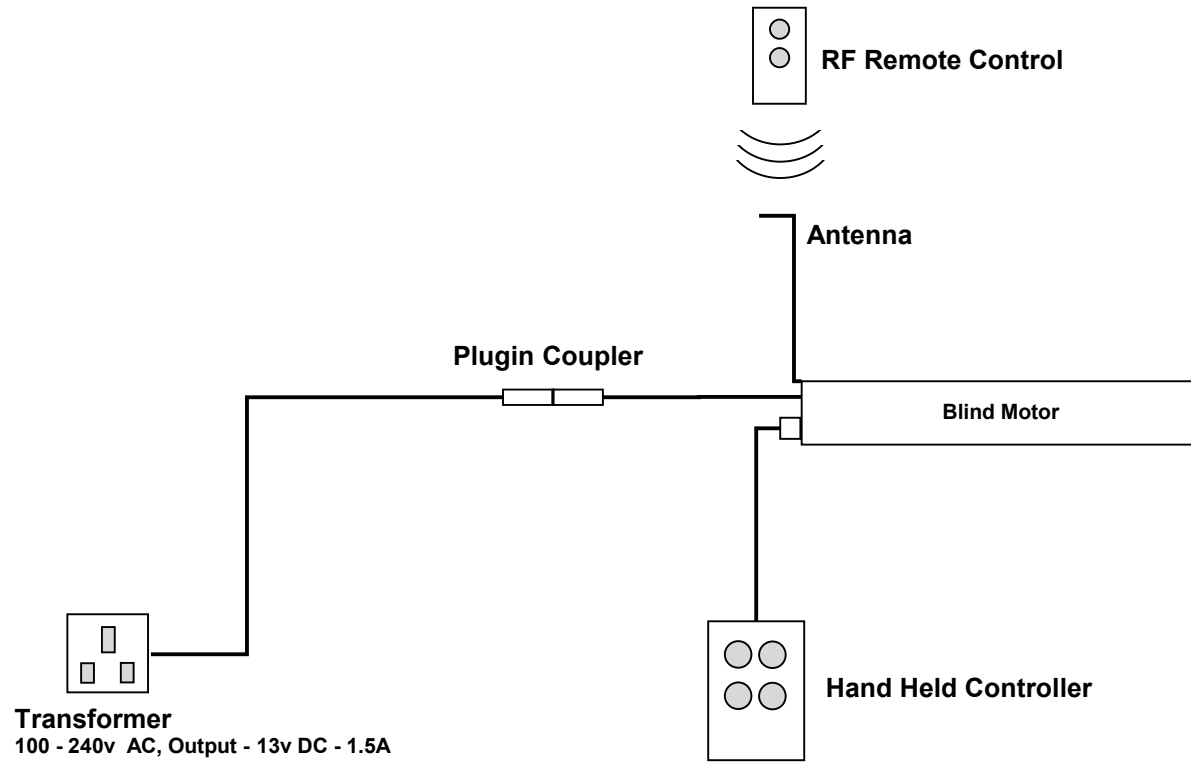

# Venus 12V DC Blind

## Setup & Wiring

TITLE Venus 12v DC Blind - NOT TO SCALE			
AUTHOR Eeziglide			
DATE 04/06/09	SHEET	1 OF	1
REVISION A			