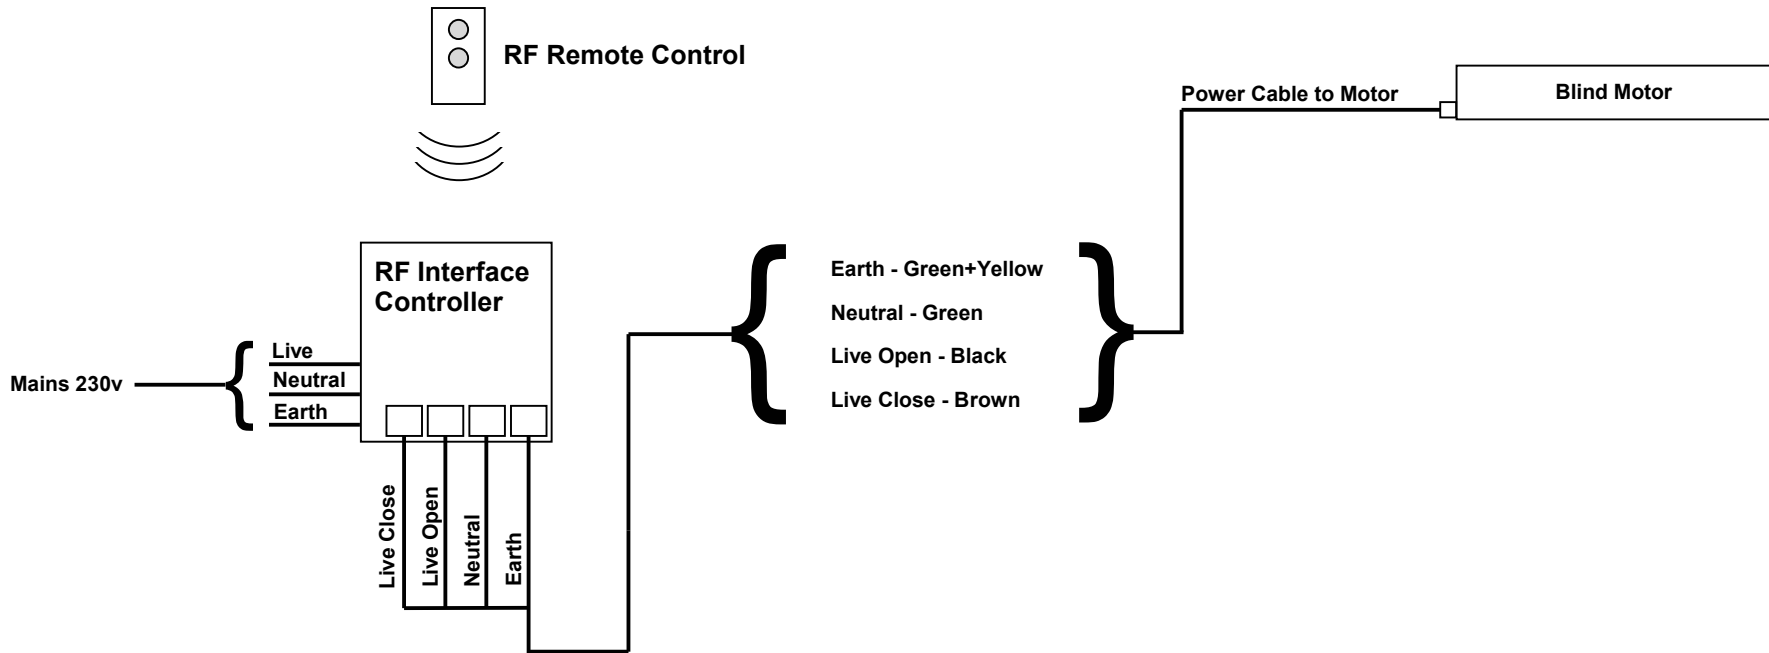

## Setup & Wiring

TITLE Neptune AC Blind - NOT TO SCALE			
AUTHOR Eeziglide			
DATE 04/06/09	SHEET	1 OF	1
REVISION A			