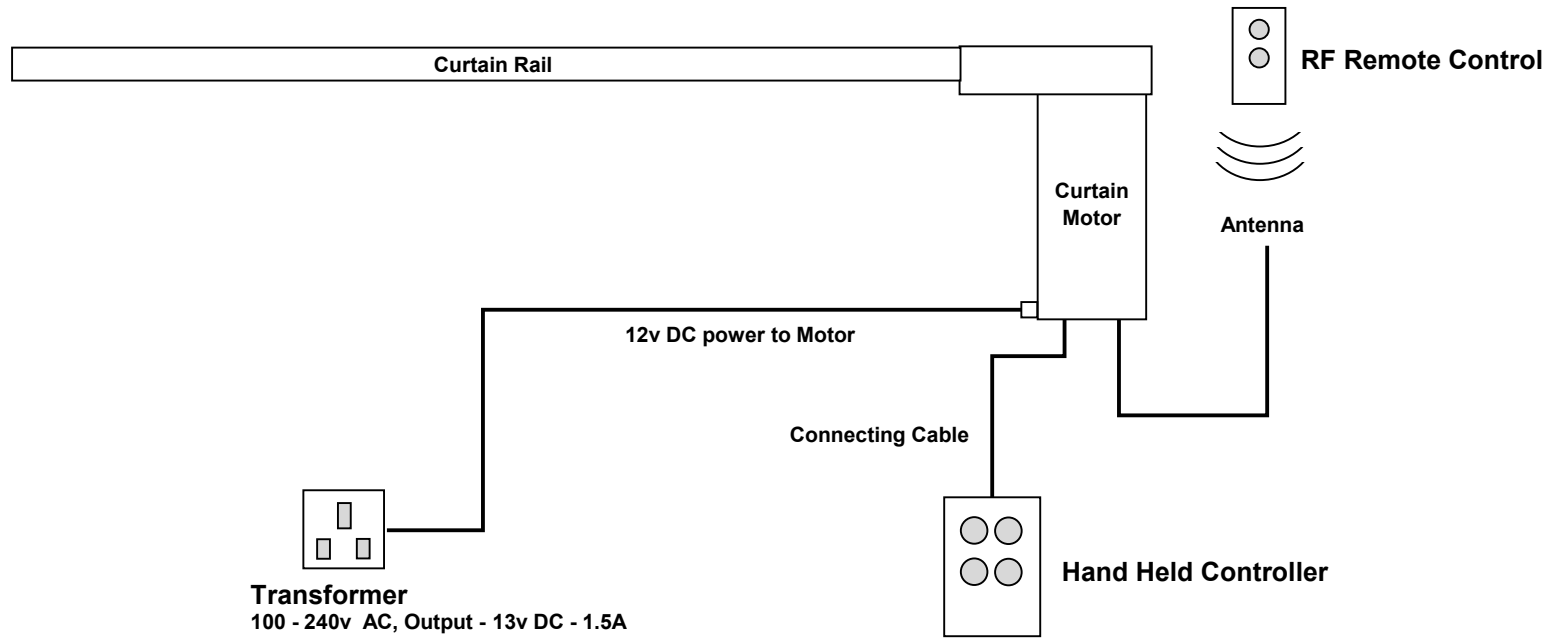

Lunar 12V DC Curtain

Setup & Wiring

TITLE Lunar 12v DC Blind - NOT TO SCALE			
AUTHOR Eeziglide			
DATE 04/06/09	SHEET	1 OF	1
REVISION A			